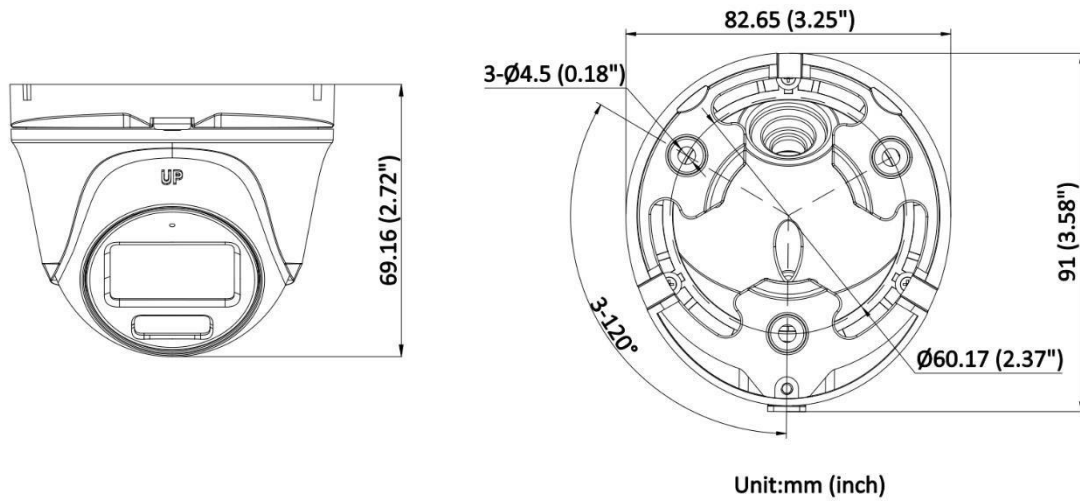

## ▪ Specification

Camera	
Image Sensor	2 MP CMOS
Max. Resolution	1920 (H) × 1080 (V)
Min. Illumination	0.001 Lux @ (F1.0, AGC ON), 0 Lux with white light
Shutter Time	PAL: 1/25 s to 1/50,000 s; NTSC: 1/30 s to 1/50,000 s
Angle Adjustment	Pan: 0° to 360°, Tilt: 0° to 75°, Rotate: 0° to 360°
Signal System	PAL/NTSC
Lens	
Lens Type	2.8 mm, 3.6 mm fixed focal lens
Focal Length & FOV	2.8 mm, horizontal FOV: 105°, vertical FOV: 55°, diagonal FOV: 125° 3.6 mm, horizontal FOV: 84°, vertical FOV: 45°, diagonal FOV: 99°
Lens Mount	M12
Illuminator	
Supplement Light Type	White Light
Supplement Light Range	Up to 20 m
Smart Supplement Light	Yes
Image	
Image Parameters Switch	STD/HIGH-SAT/HIGHLIGHT
Image Settings	Brightness, Sharpness, Anti-banding, AGC
Frame Rate	TVI: 1080p @25 fps/30 fps CVI: 1080p @25 fps/30 fps AHD: 1080p @25 fps/30 fps CVBS: PAL/NTSC
Day/Night Mode	Color
Wide Dynamic Range (WDR)	Digital WDR
Image Enhancement	DWDR, BLC, HLC, Global
Noise Reduction	3D DNR/2D DNR
White Balance	Auto, Manual
Interface	
Video Output	Switchable TVI/AHD/CVI/CVBS
Alarm	Solid Light Alarm (White Light)
General	
Material	Plastic
Power	12 VDC ± 25%, max. 2 W, *You are recommended to use one power adapter to supply the power for one camera.
Dimension	Ø60.17 mm × 69.16 mm (Ø2.37" × 2.72")
Weight	Approx. 243 g (0.54 lb.)
Operating Condition	-40 °C to 60 °C (-40 °F to 140 °F). Humidity: 90% or less (non-condensing)
Communication	HIKVISION-C
Language	English
Approval	
Protection	IP66

▪ **Available Model**

THC-T129-MS (2.8/3.6 mm)

▪ **Dimension**

▪ **Accessory**

▪ **Optional**

DS-1276ZJ Corner mount	DS-1280ZJ-XS Junction Box	DS-1275ZJ-SUS Vertical Pole Mount	DS-1272ZJ-110-TRS Wall Mount
			